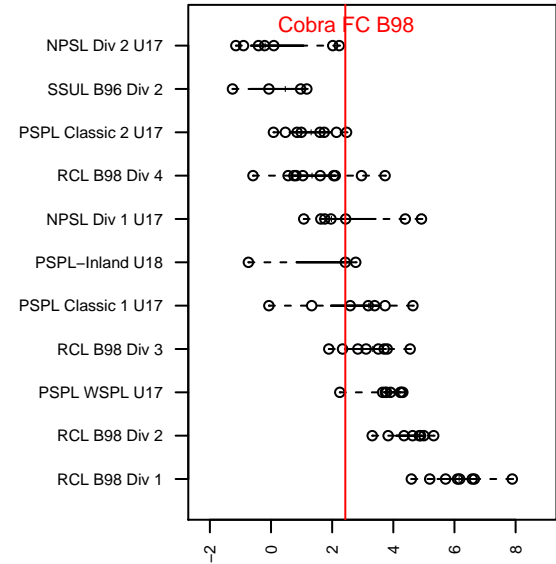

Cobra FC B98

Cobra Premier Soccer
Othello, WA
B98 total strength=1492
attack=15.48 defense=7.81
fall league = PSPL-Inland U18
notes= Quiroz 2015

alt names used:

Venues played:
2015 PSPL-Inland U18

**attack and defense variance (black dot)
relative to other teams
and top 10 in region**

**attack and defense rating
relative to others at age
and all opponents in last 13 months**

Performance relative to 13 month average

Performance relative to 13 month average

date	home		away		venue	pred.home	pred.away
2015-11-21	Cobra FC B98	4	Walla Walla United Puma B95	3	2015 PSPL-Inland U18	5.57	0.98
2015-11-14	Quad City Fusion B96	2	Cobra FC B98	2	2015 PSPL-Inland U18	1.23	4.07
2015-11-07	Sabers Ennis B98	0	Cobra FC B98	2	2015 PSPL-Inland U18	0.55	5.43
2015-10-31	IEYSA Newport FC Thomas B97	1	Cobra FC B98	6	2015 PSPL-Inland U18	0.91	6.33
2015-10-24	Breakers Thielman-Cox B97	1	Cobra FC B98	1	2015 PSPL-Inland U18	2.10	0.47
2015-10-17	Cobra FC B98	3	Cheney Storm Lamphere B96	1	2015 PSPL-Inland U18	2.17	0.97
2015-10-04	Three Rivers Hagedorn B99	1	Cobra FC B98	3	2015 PSPL-Inland U18	0.81	3.08
2015-10-03	Cobra FC B98	2	Cobra Venom B98	1	2015 PSPL-Inland U18	1.69	1.81
2015-09-20	Cobra FC B98	6	CB United B97	1	2015 PSPL-Inland U18	3.68	1.34
2015-09-19	ASE Royal B97	0	Cobra FC B98	5	2015 PSPL-Inland U18	1.22	2.07
2015-09-12	Cobra FC B98	6	IEYSA Valor White B97	2	2015 PSPL-Inland U18	5.42	1.06